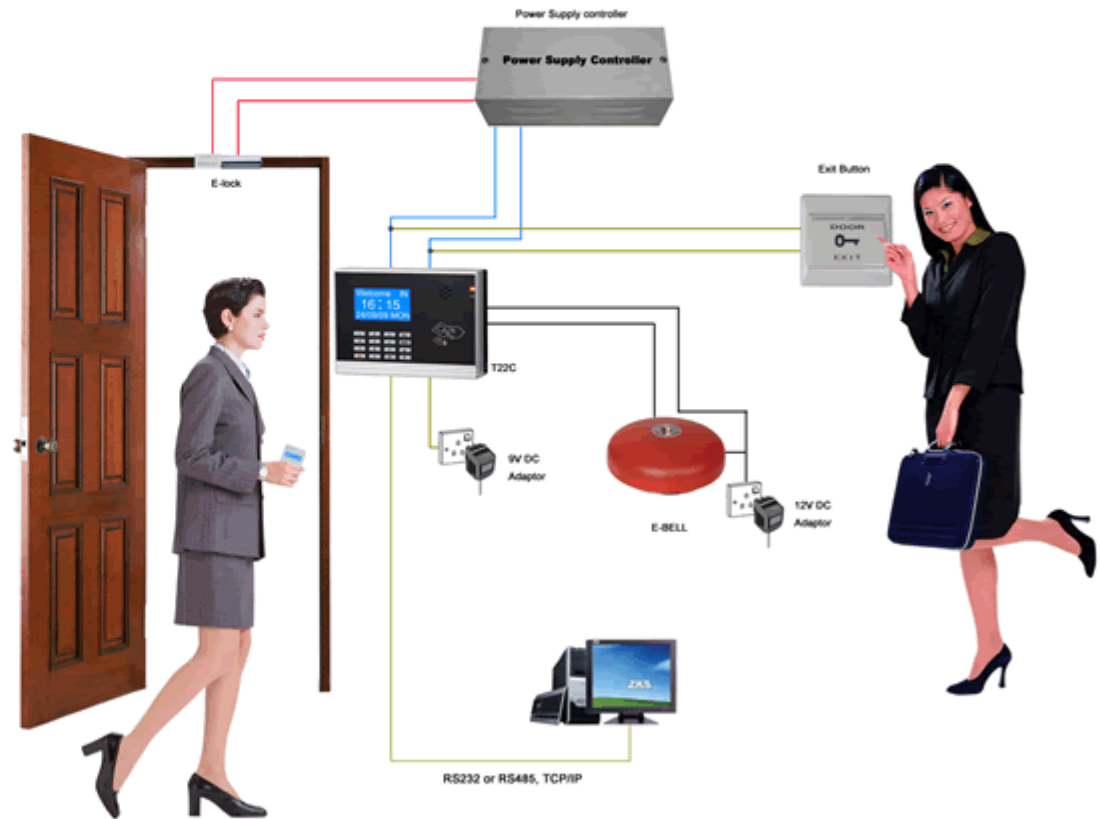

## Standalone

For Demo only

## TCP/IP Environment

For Demo only

## Door Access Control

For Demo only

# ZKS-T22C

T22C is an innovative RFID card recorder used in Time Attendance and HR applications, it offer unparalleled performance using the state of the art proximity reader, integrates ZKS attendance management system, low price with good performance, designed specially in the purpose of popularizing the fingerprint products. It could store 10,000 card templates and 80,000 transaction records. It will bring you much boon because of its excellent function and competitive price.