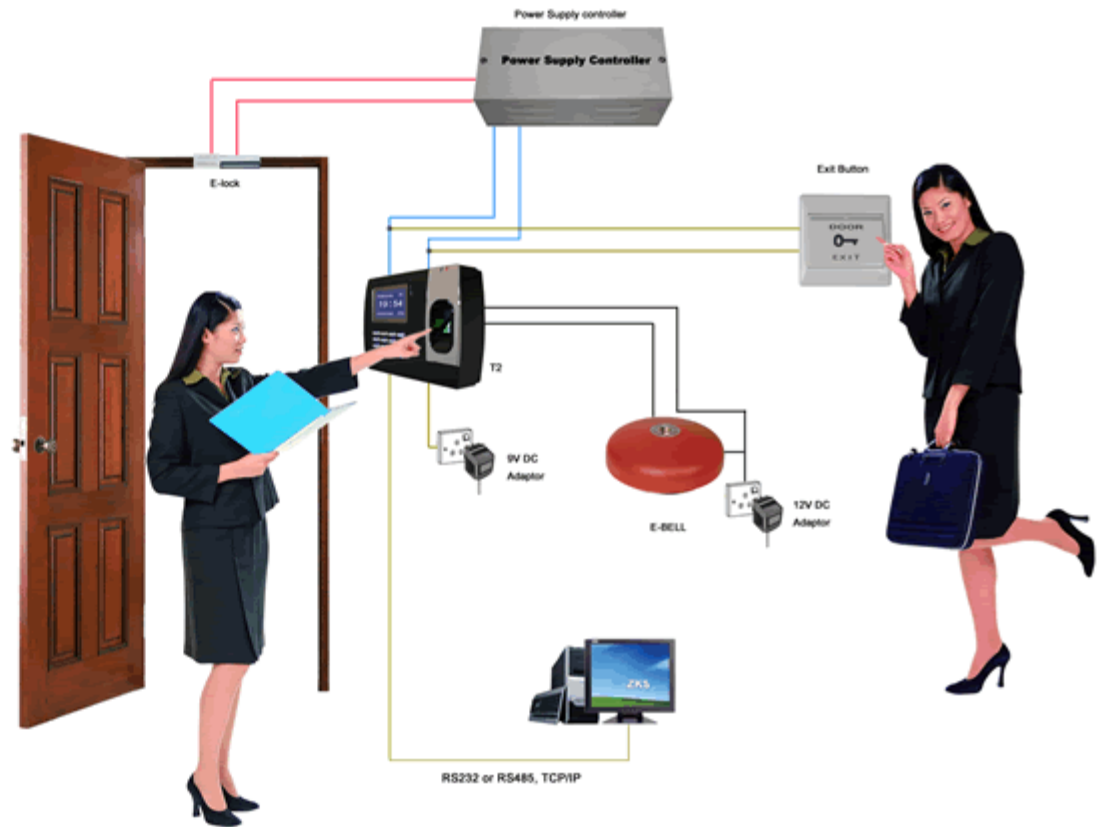

## Standalone

For Demo only

## TCP/IP Environment

For Demo only

## Door Access Control

For Demo only

# ZKS-T2

T2 is an innovative stand-alone fingerprint recorder that can be used in both Time Attendance and Access Control applications, it adopts the North Korean industrialized design with refined fashion, integrates ZKS attendance management software, low price with good performance, designed specially in the purpose of popularizing the fingerprint products. It could store 3,000 fingerprint templates and 80,000 transaction records. It will bring you much boon because of its excellent function and competitive price.