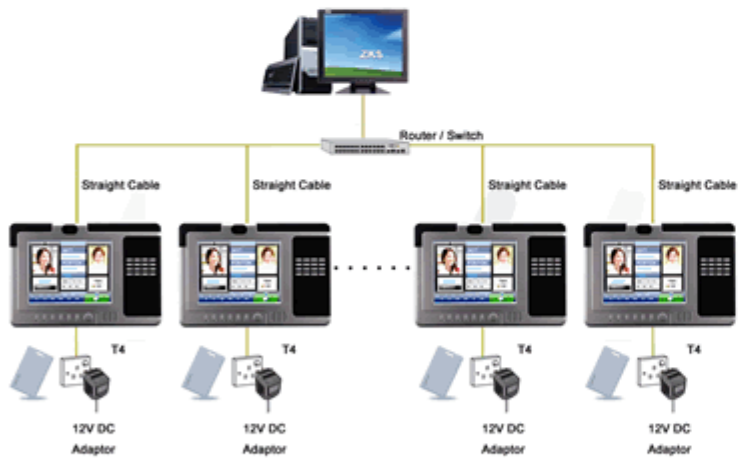

RFID CAMERA TIME ATTENDANCE AND ACCESS CONTROL SYSTEM Security & Protection

ZKS-T4

- It is The Multimedia Time&Attendance and Access Control Identification Terminal which adopts advanced North Korean algorithm nowadays
- Card, password, card+password and taking pictures by camera+card for high security and precision
- RS232,RS485, TCP/IP, ADSL, Weigand26 and USB communication
- Embedded Proximity or Mifare card reader and Camera with simple IP Camera function
- Menu language: English, French, Spanish, Czech, Indonesian, Portuguese, Turkish and so on
- Upload data to Server automatically once wipe card
- TFT 8 inches LCD for enjoying, Slided notice, advertisement and music play

RFID CAMERA TIME ATTENDANCE AND ACCESS CONTROL SYSTEM

Security & Protection

ZKS-T4

Standalone

For Demo only

TCP/IP Environment

For Demo only

Door Access Control

For Demo only

RFID CAMERA TIME ATTENDANCE AND ACCESS CONTROL SYSTEM Security & Protection

ZKS-T4

T4 is the advanced product of ZKS in 2007 that can be used in both Time Attendance and Access Control, even IP Camera applications, but it is not traditional one. The scientific definition is the Multimedia Time&Attendance and Access Control Identification Terminal with simple IP Camera. High identification rate is less than one second; Linux operating system and ARM9 hardware platform; Big 8 inches color LCD, showing personnel image, advertising and notice and so on; Inimitable and fancy design; Particular six kinds of work codes check on work accurate attendance advantageously. It is a kind of ideal product for high end consumption.