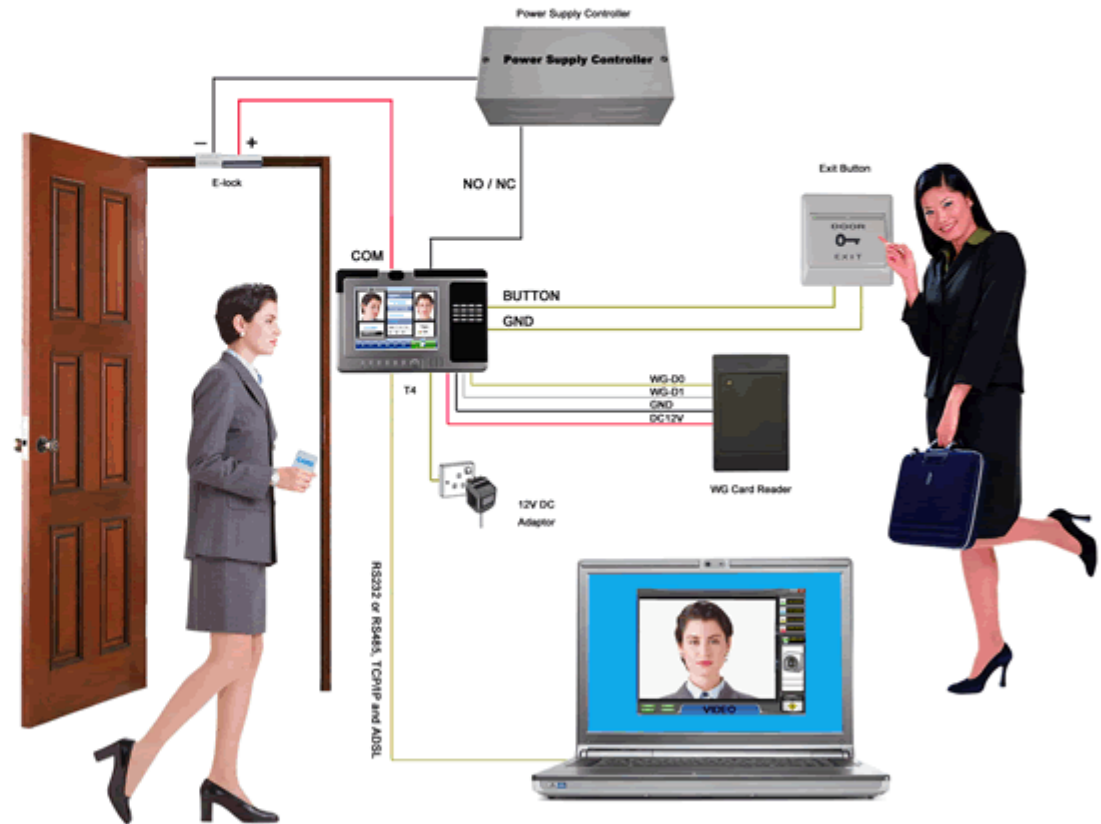

RFID CAMERA TIME ATTENDANCE AND ACCESS CONTROL SYSTEM Security & Protection

ZKS-T4

- It is The Multimedia Time&Attendance and Access Control Identification Terminal which adopts advanced North Korean algorithm nowadays
- Card, password, card+password and taking pictures by camera+card for high security and precision
- RS232,RS485, TCP/IP, ADSL, Weigand26 and USB communication
- Embedded Proximity or Mifare card reader and Camera with simple IP Camera function
- Menu language: English, French, Spanish, Czech, Indonesian, Portuguese, Turkish and so on
- Upload data to Server automatically once wipe card
- TFT 8 inches LCD for enjoying, Slided notice, advertisement and music play

RFID CAMERA TIME ATTENDANCE AND ACCESS CONTROL SYSTEM

Security & Protection

ZKS-T4

Standalone

For Demo only

TCP/IP Environment

For Demo only

Door Access Control

For Demo only

RFID CAMERA TIME ATTENDANCE AND ACCESS CONTROL SYSTEM Security & Protection

ZKS-T4

T4 is the advanced product of ZKS in 2007 that can be used in both Time Attendance and Access Control, even IP Camera applications, but it is not traditional one. The scientific definition is the Multimedia Time&Attendance and Access Control Identification Terminal with simple IP Camera. High identification rate is less than one second; Linux operating system and ARM9 hardware platform; Big 8 inches color LCD, showing personnel image, advertising and notice and so on; Inimitable and fancy design; Particular six kinds of work codes check on work accurate attendance advantageously. It is a kind of ideal product for high end consumption.