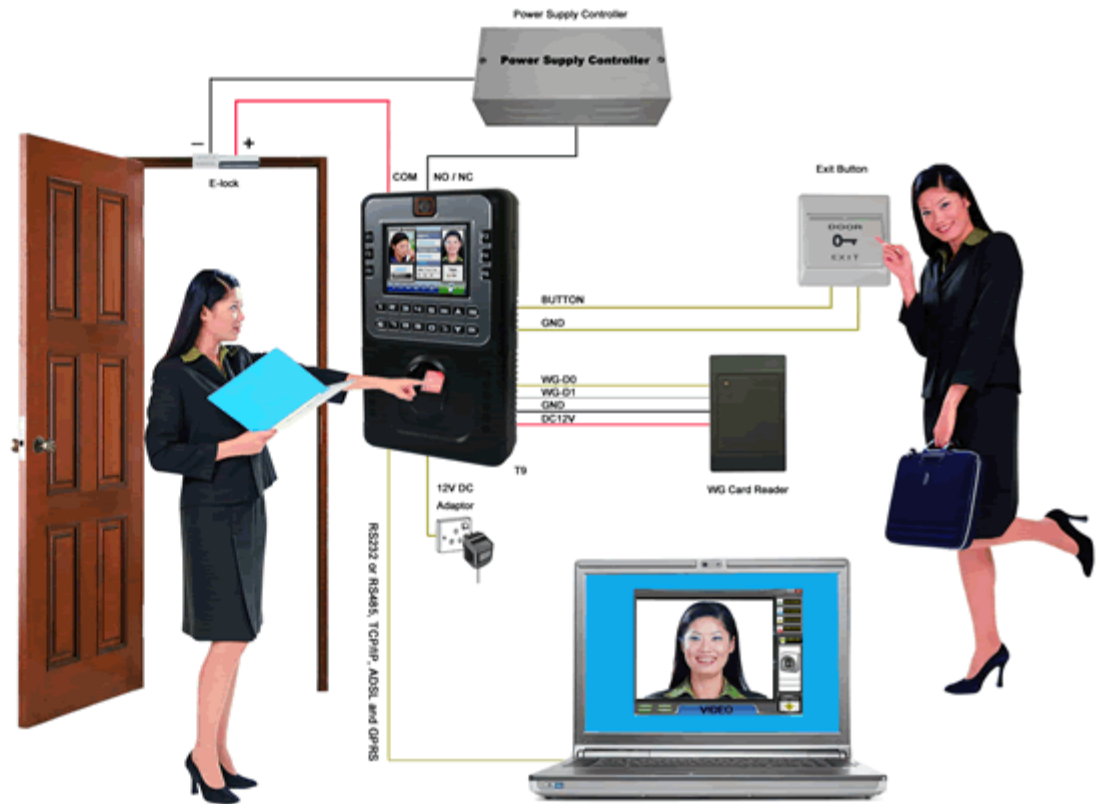

FINGERPRINT CAMERA TIME ATTENDANCE AND ACCESS CONTROL SYSTEM Security & Protection

ZKS-T9

- 🐾 It is The Multimedia Fingerprint Time&Attendance and Access Control Identification Terminal which adopts advanced North Korean fingerprint algorithm nowadays
- 🐾 Fingerprint, card, password, fingerprint+card, fingerprint+password and taking pictures by camera for high security and precision
- 🐾 RS232,RS485, TCP/IP, ADSL, WG and USB and even GPRS (optional) communication
- 🐾 Simple IP Camera function and can connect to external proximity or Mifare card reader.
- 🐾 Upload data to Server automatically once wipe card or pres finger
- 🐾 Menu language: English, French, Spanish, Czech, Indonesian, Portuguese, Turkish and so on
- 🐾 TFT 3.5 inches LCD for enjoying, Six work modes, Slided notice, Advertisement and Music play

FINGERPRINT CAMERA TIME ATTENDANCE AND ACCESS CONTROL SYSTEM

Security & Protection

ZKS-T9

Standalone

For Demo only

TCP/IP Environment

For Demo only

Door Access Control

For Demo only

FINGERPRINT CAMERA TIME ATTENDANCE AND ACCESS CONTROL SYSTEM Security & Protection

ZKS-T9

T9 is the latest second generation advanced multimedia product of ZKS in 2008 that can be used in both Time Attendance and Access Control, even IP Camera applications. High identification rate is less than one second; Linux operating system and ARM9 hardware platform; 3.5 inches color LCD, showing personnel image, advertising and notice and so on; Inimitable and fancy design; Particular six kinds of work codes check on work accurate attendance advantageously. It is a kind of ideal product for high end consumption.