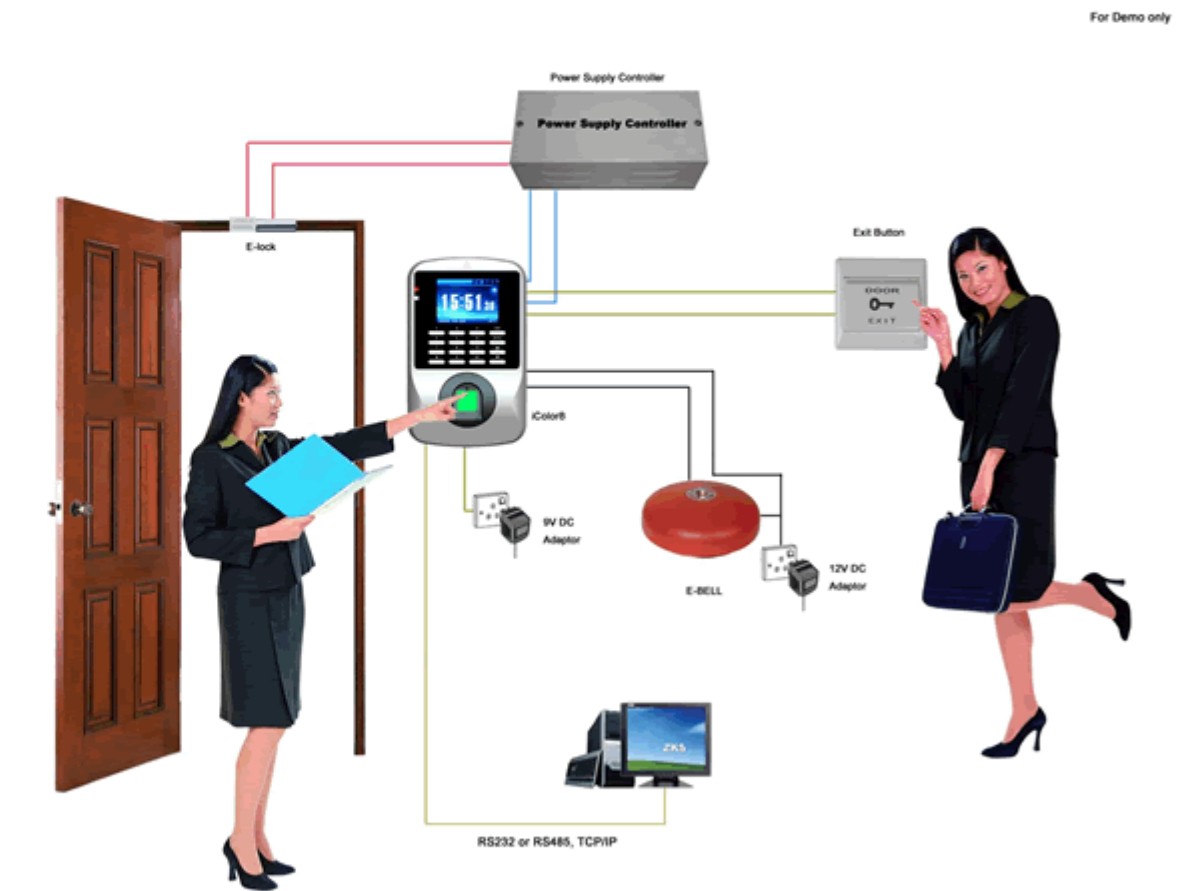

# ZKS-iColor8

TFT Time Attendance & Access Control System

- ✿ New version of ZKS algorithms with dependability and accuracy, identification speed obviously improved, process 3,000 fingerprints, no matter good or poor, within 0.6 second.
- ✿ Built in embedded standalone ARM9 module (ZKS900) with big capacity FLASH, it is easy to integrate with various systems. ARM9 platform support enterprise VPN.
- ✿ Alarm clock function for giving the correct time for On and Off.
- ✿ Single door control function.
- ✿ Optional integrated prox. or smart card reader.
- ✿ Built-in USB, Wiegand out and Ethernet ports.
- ✿ Accept ODM or OEM, providing system local voice, menu language, software analysis, casing-making.

## Standalone

## Door Access Control